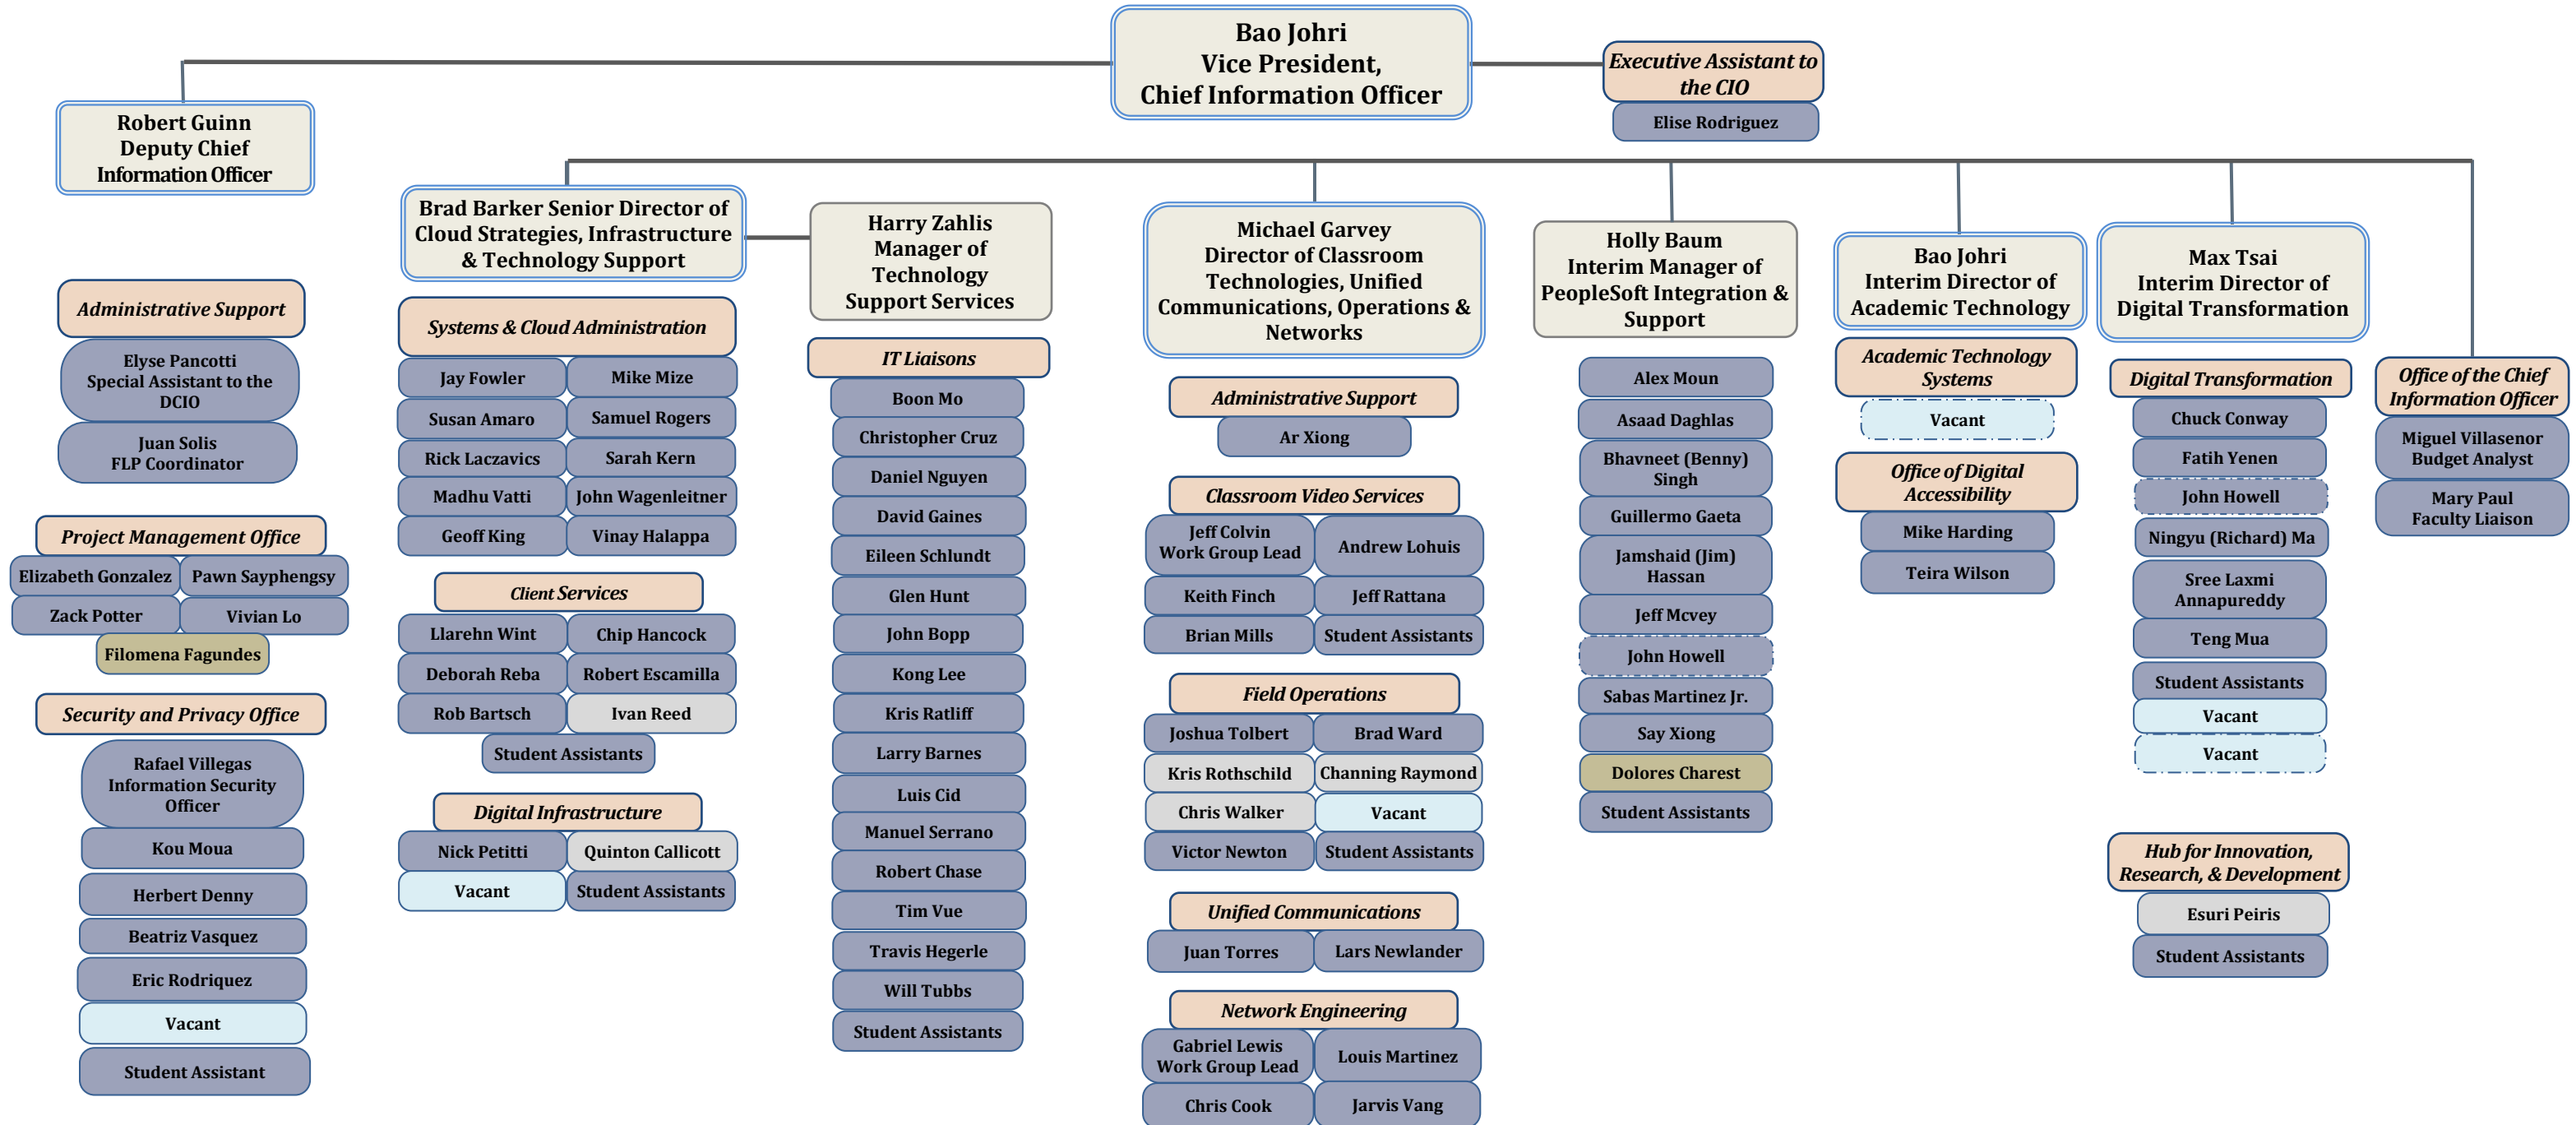

Technology Services

Legend

Split FTE
Blue with dotted line border.

Full-Time Temporary
Grey with solid border.

Retired Annuitant
Gold with solid border.